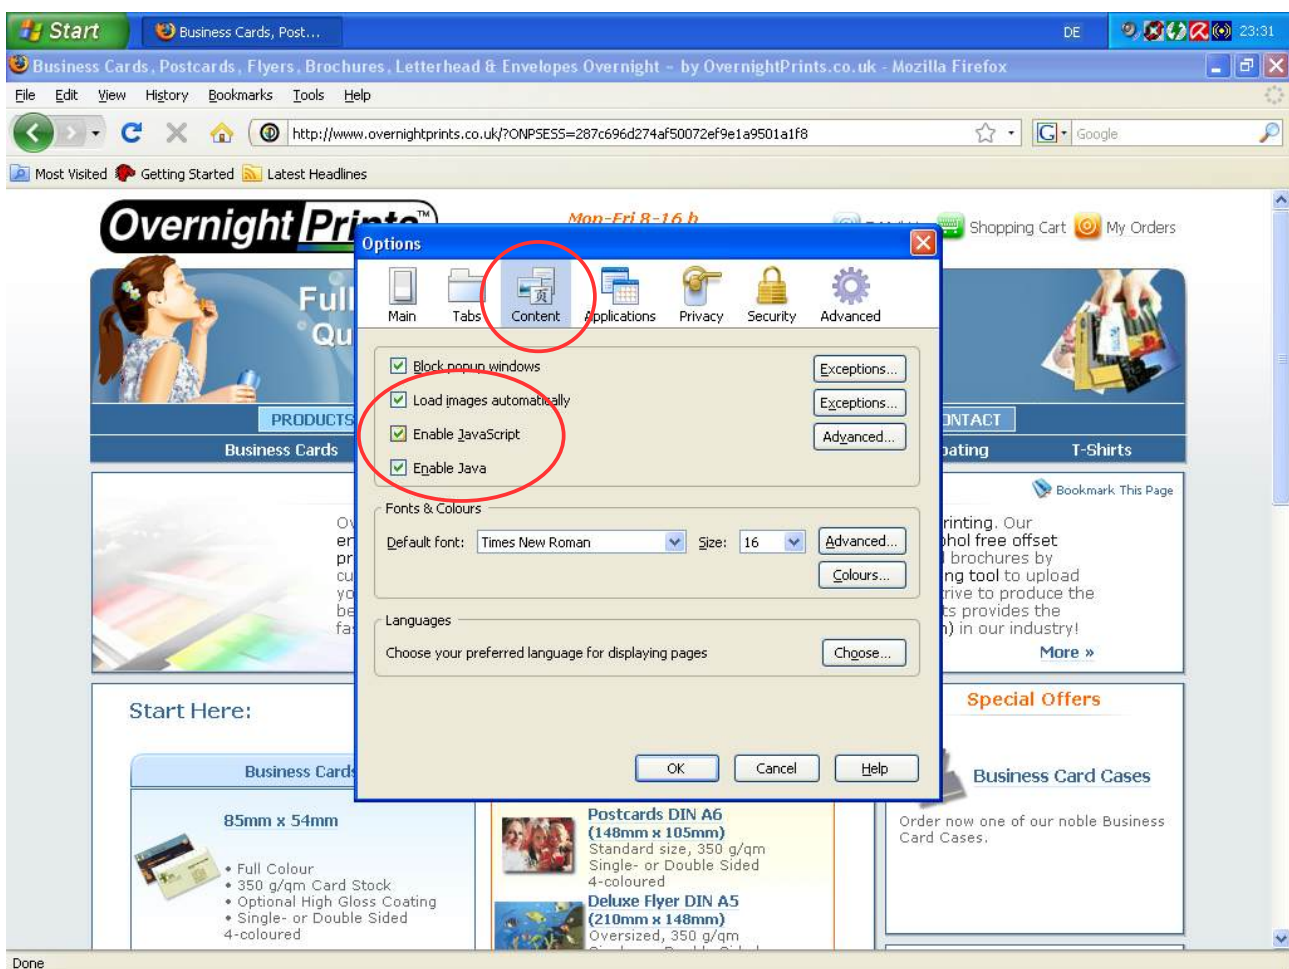

- menu of the "Firefox Options" in the tab:
  please choose "Content" >> enable "Load images automatically", "Java" & "JavaScript"