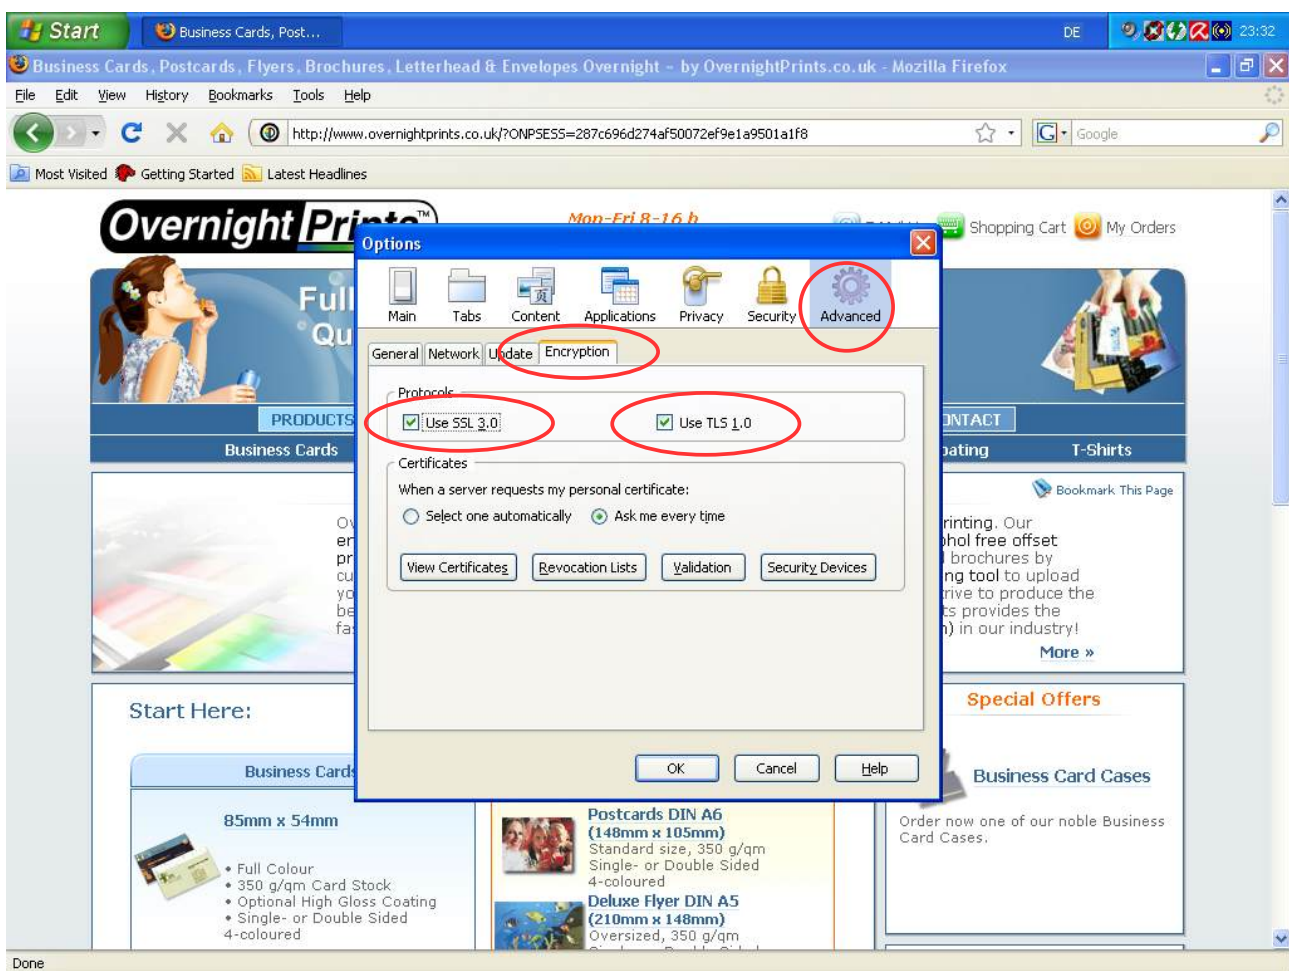

- menu of the "Firefox Options" in the tab:
  "Advanced" >> "Encryption" >> enable "SSL 3.0 use" & "TLS 1.0 use"