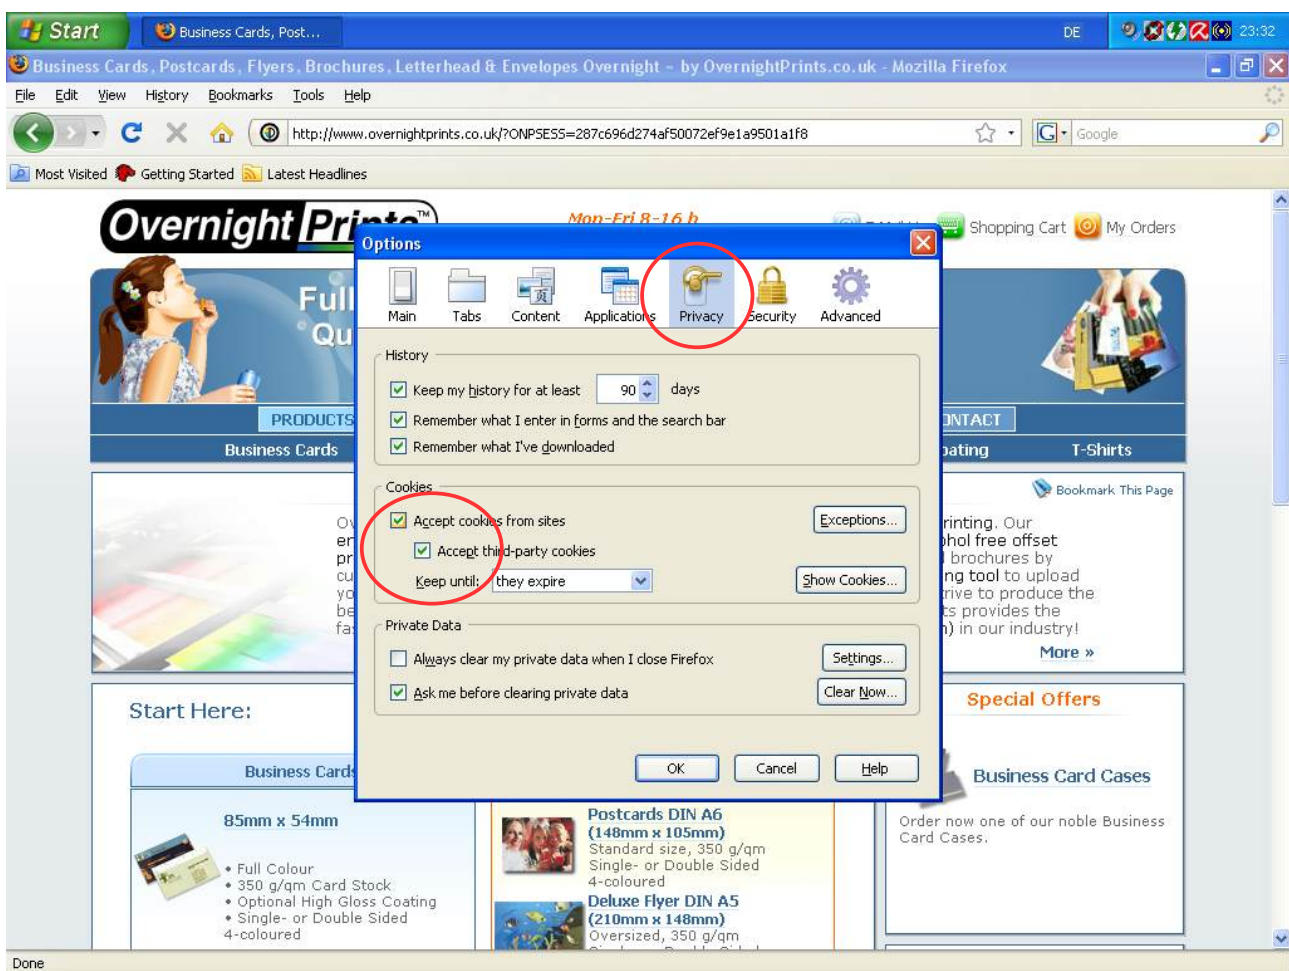

- menu of the "Firefox Options" in the tab:
  "Privacy" >> enable "Accept cookies from sites"